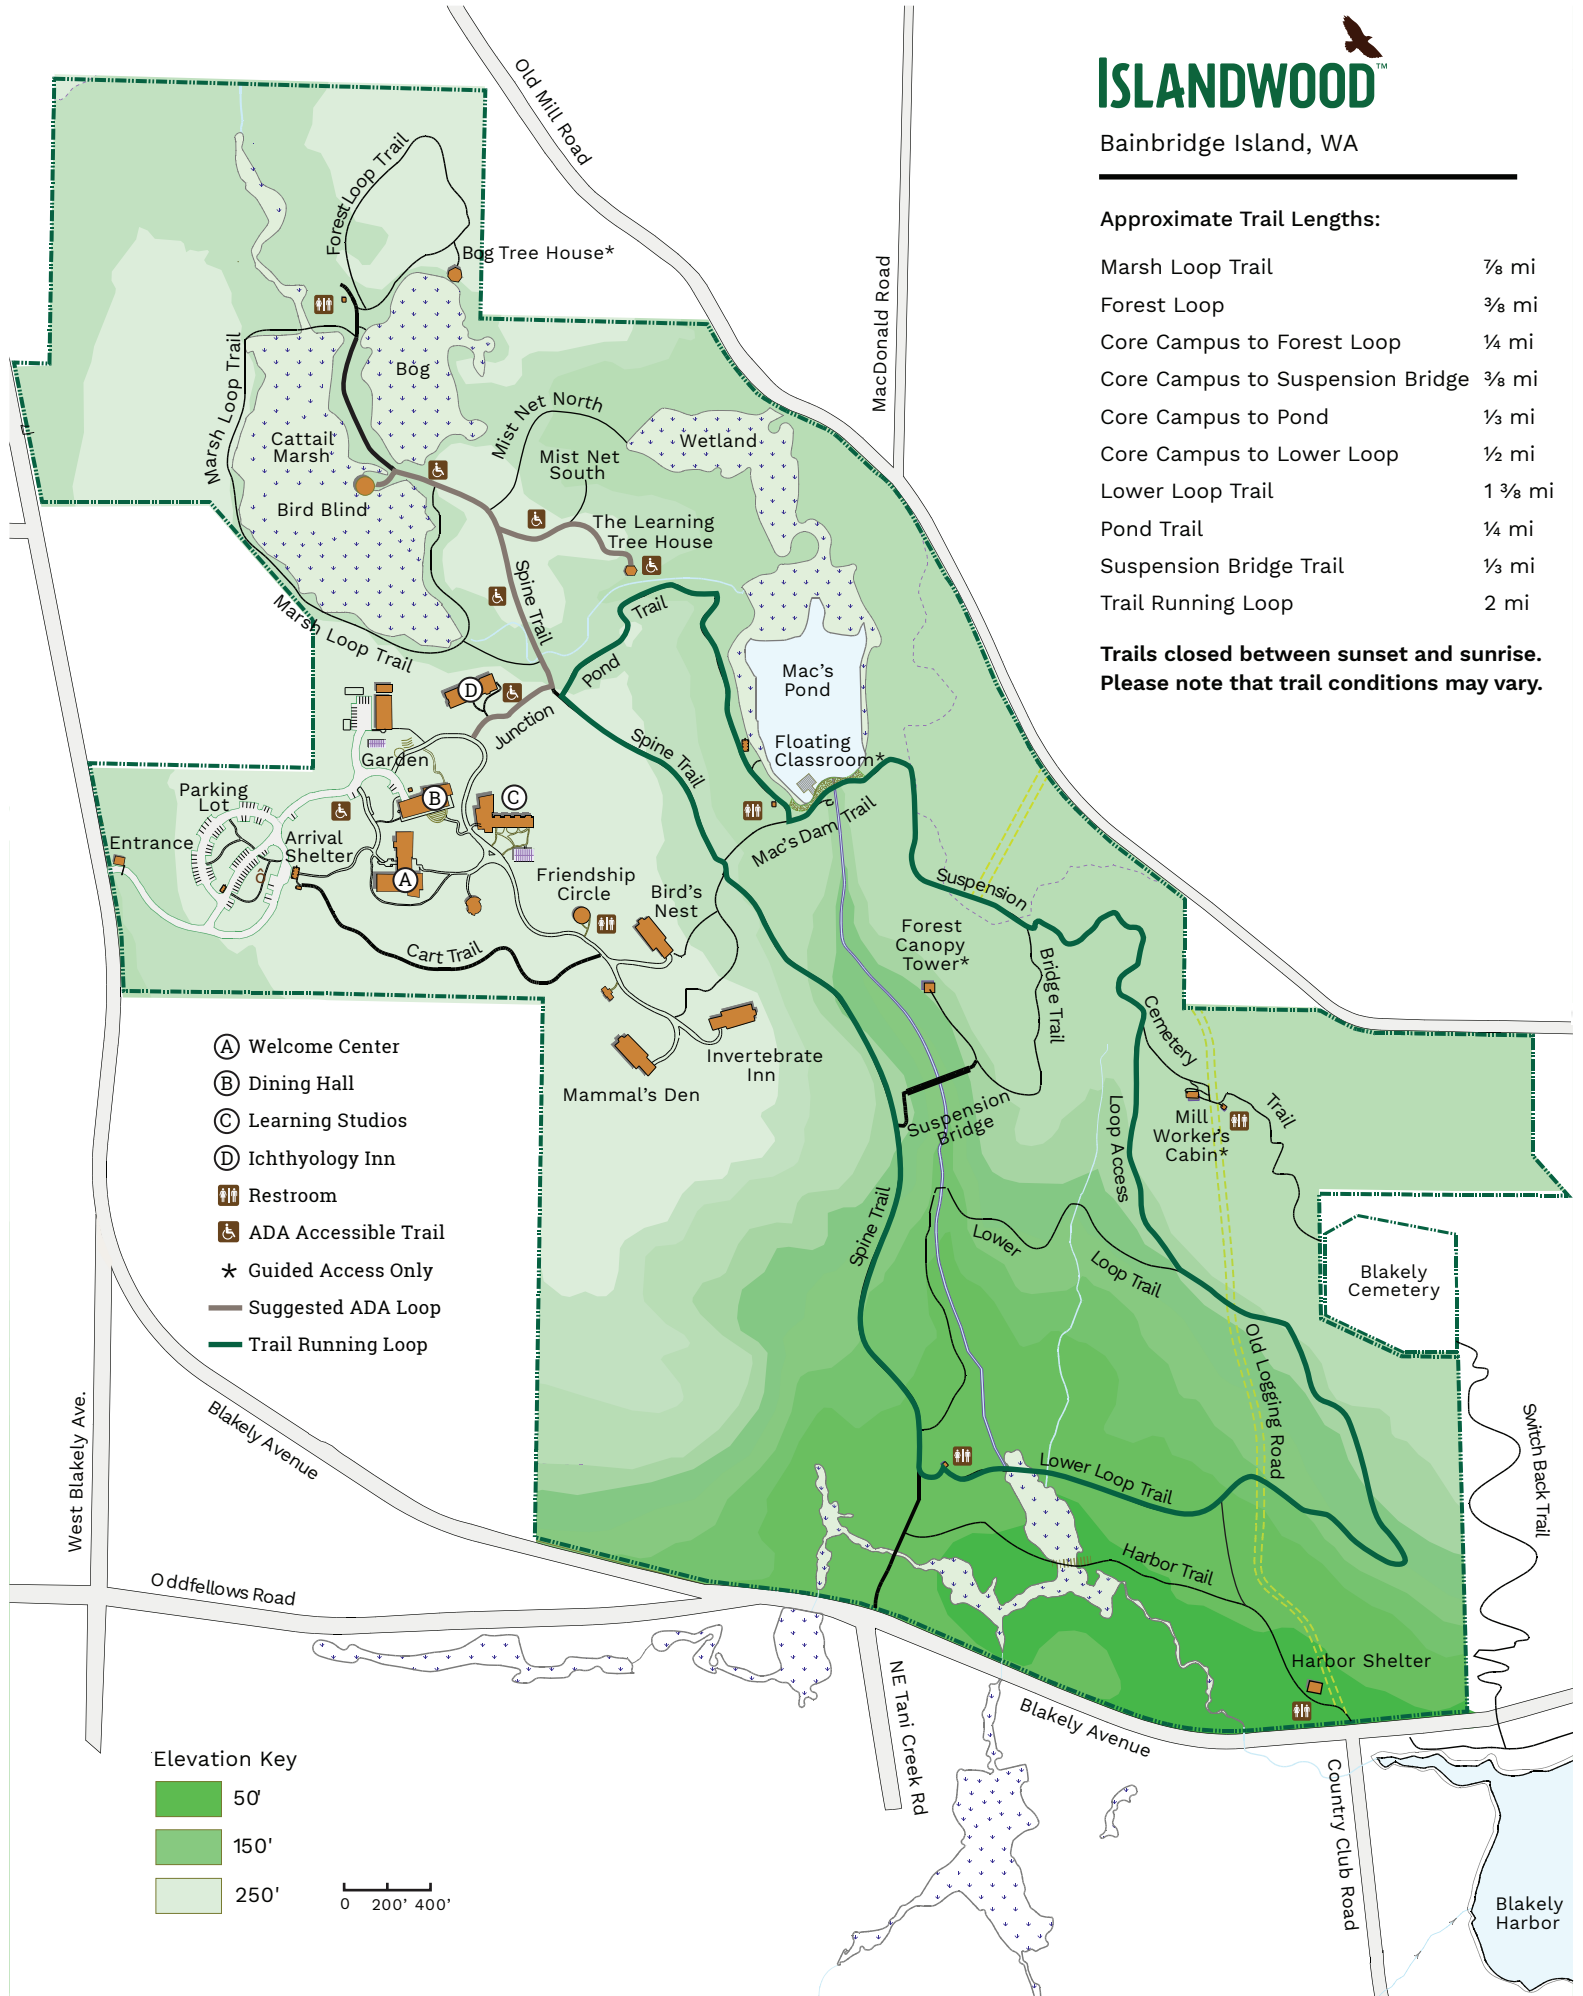

ISLANDWOOD TM

ISLANDWOOD CORE CAMPUS

- Luggage Cart Path
- ★ Luggage Cart Storage
- ① Great Hall
- ② Bluehill Cove (BBC/LS105)
- ③ Learning Studios 102-104 (LS102-104)
- ④ Private Dining Room (PDR)
- ⑤ Large Conference Room (LCR)

-  Designated Bicycle Storage
-  Designated Smoking Areas

4450 Blakely Ave NE
 Bainbridge Island, WA 98110
 206.855.4300
www.islandwood.org

ISLANDWOOD™

Bainbridge Island, WA

Approximate Trail Lengths:

Marsh Loop Trail	7/8 mi
Forest Loop	3/8 mi
Core Campus to Forest Loop	1/4 mi
Core Campus to Suspension Bridge	3/8 mi
Core Campus to Pond	1/3 mi
Core Campus to Lower Loop	1/2 mi
Lower Loop Trail	1 3/8 mi
Pond Trail	1/4 mi
Suspension Bridge Trail	1/3 mi
Trail Running Loop	2 mi

**Trails closed between sunset and sunrise.
Please note that trail conditions may vary.**

- (A) Welcome Center
- (B) Dining Hall
- (C) Learning Studios
- (D) Ichthyology Inn
- Restroom
- ADA Accessible Trail
- Guided Access Only
- Suggested ADA Loop
- Trail Running Loop