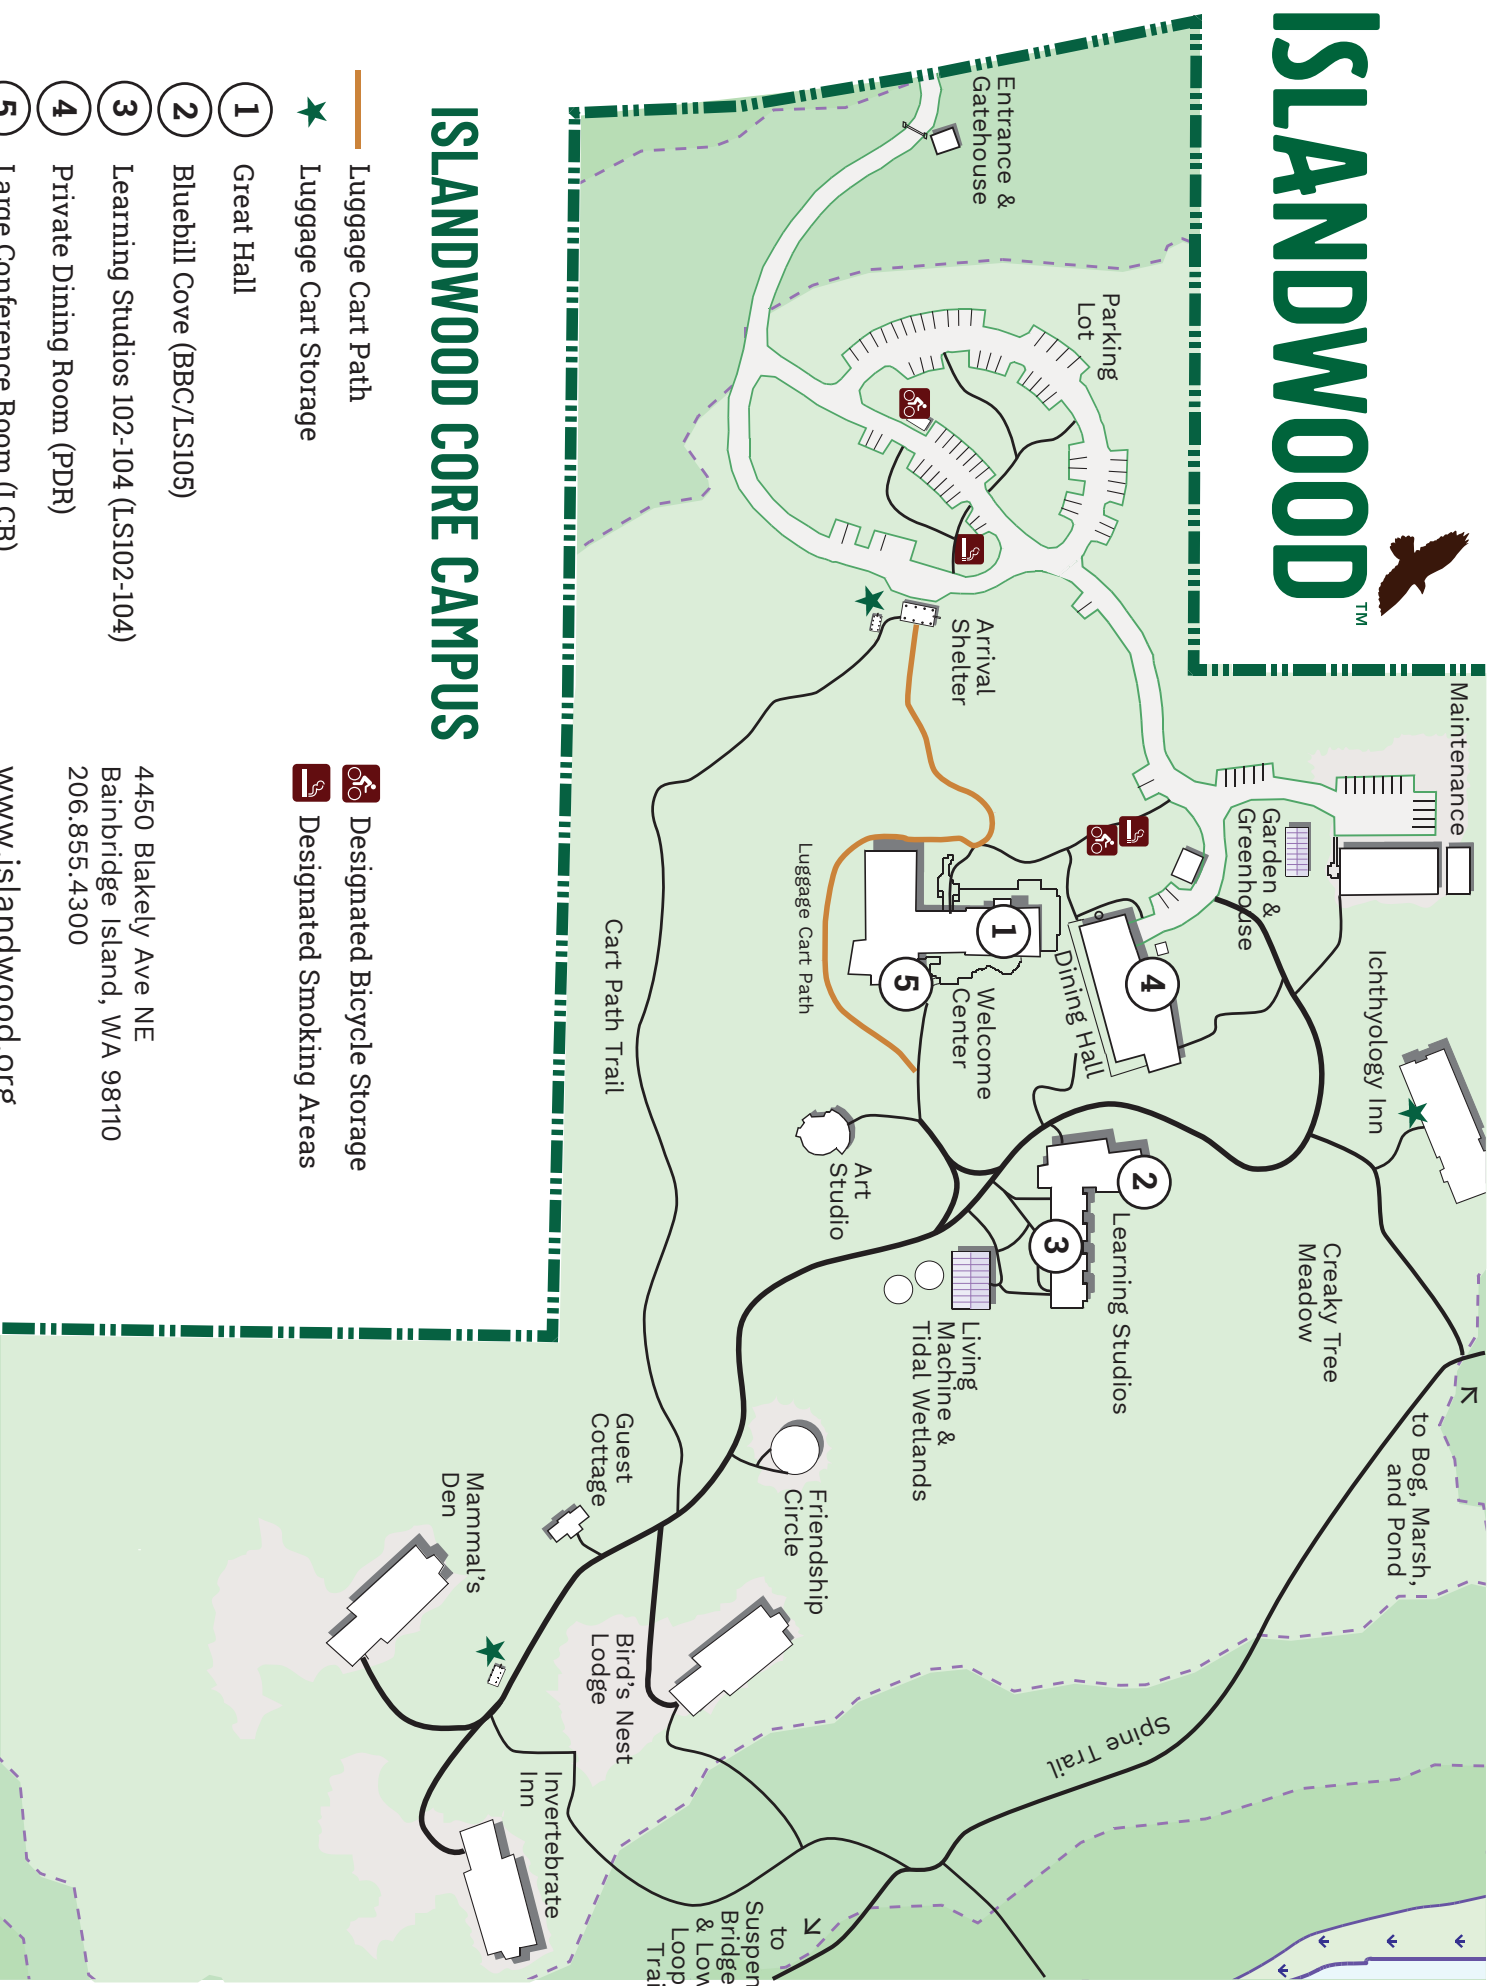

ISLANDWOOD TM

ISLANDWOOD CORE CAMPUS

- Luggage Cart Path
- ★ Luggage Cart Storage
- ① Great Hall
- ② Bluehill Cove (BBC/LS105)
- ③ Learning Studios 102-104 (LS102-104)
- ④ Private Dining Room (PDR)
- ⑤ Large Conference Room (LCR)

-  Designated Bicycle Storage
-  Designated Smoking Areas

4450 Blakely Ave NE
 Bainbridge Island, WA 98110
 206.855.4300
www.islandwood.org

ISLANDWOOD™

Bainbridge Island, WA

Approximate Trail Lengths:

Marsh Loop Trail	7/8 mi
Forest Loop	3/8 mi
Core Campus to Forest Loop	1/4 mi
Core Campus to Suspension Bridge	3/8 mi
Core Campus to Pond	1/3 mi
Core Campus to Lower Loop	1/2 mi
Lower Loop Trail	1 3/8 mi
Pond Trail	1/4 mi
Suspension Bridge Trail	1/3 mi
Trail Running Loop	2 mi

**Trails closed between sunset and sunrise.
Please note that trail conditions may vary.**

- (A) Welcome Center
- (B) Dining Hall
- (C) Learning Studios
- (D) Ichthyology Inn
- Restroom
- ADA Accessible Trail
- Guided Access Only
- Suggested ADA Loop
- Trail Running Loop